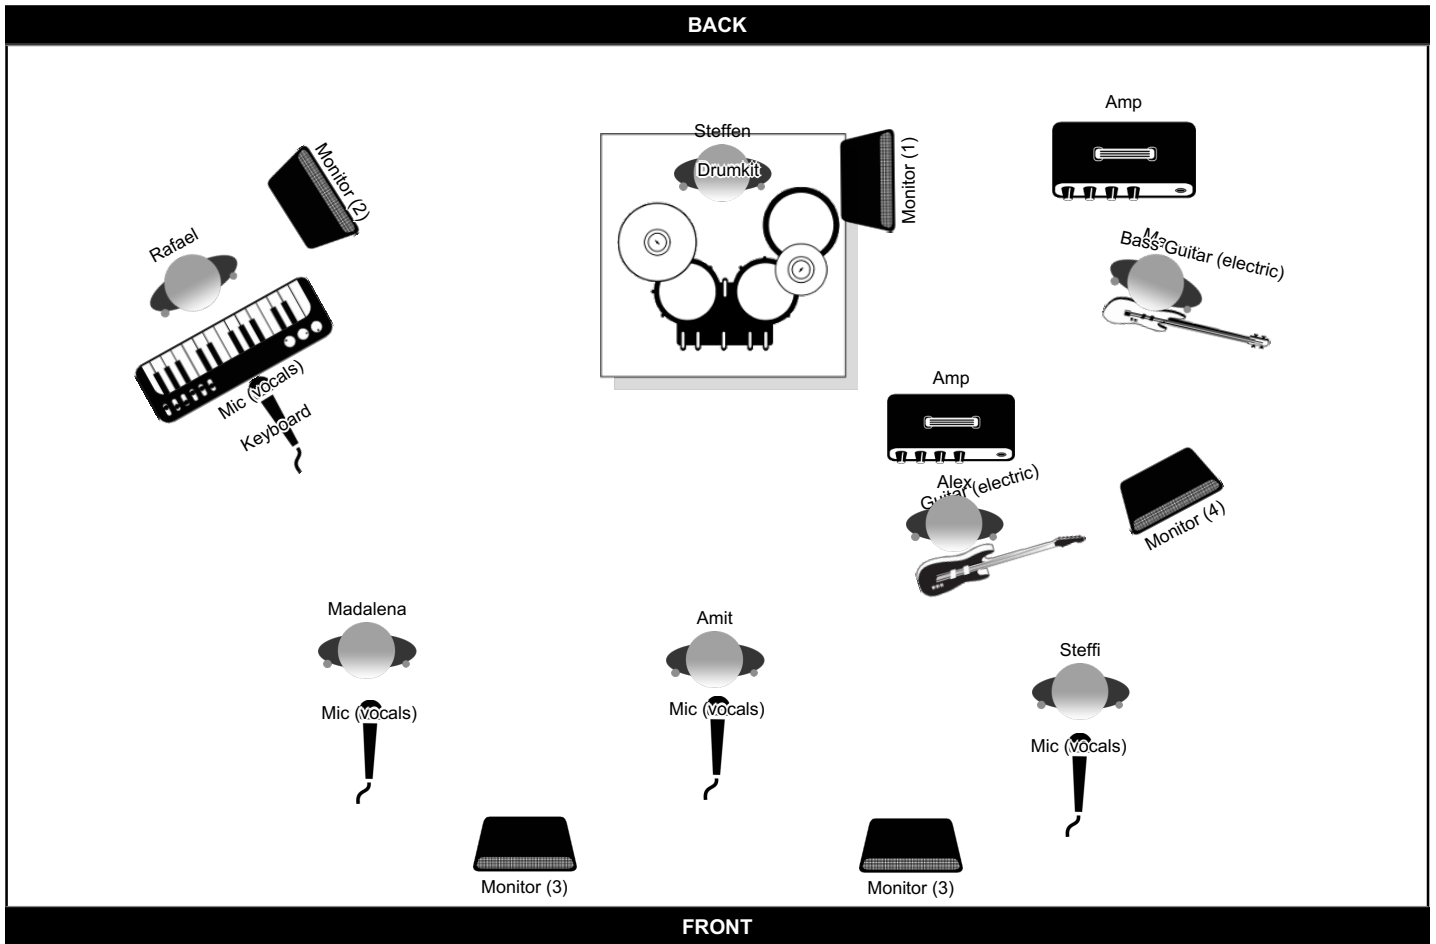

<http://www.watertight-band.com>

Contact: Rafael Delgado (+4917619307001 / rafdel@web.de)

**Extra Info**

Watertight using conventional equipment like monitor boxes and monitor wedges

**Monitor Groups**

Group	Soundmix
Group 1	Drums, 4 X Vocals, Keyboards, Guitar, Bass
Group 2	Keyboards, 4 X Vocals, Guitar, Bass
Group 3	4 X Vocals, Keyboards, Guitar
Group 4	Keyboards, 4 X Vocals

### Line Up

Name	Instrument
Madalena	Mic (vocals)
Rafael	Keyboard, Mic (vocals)
Steffen	Drumkit
Manuel	Bass Guitar (electric), Amp
Amit	Mic (vocals)
Steffi	Mic (vocals)
Alex	Guitar (electric), Amp

### Channel list

Channel	Band Member	Instrument	Mic / DI	Insert
1	Steffen	kick Drum	Mic	
2	Steffen	Snare 1	Mic	
3	Steffen	Snare 2	Mic	
4	Steffen	HiHat	Mic	
5	Steffen	Tom 1	Mic	
6	Steffen	Tom 2	Mic	
7	Steffen	Overhead L	Mic	
8	Steffen	Overhead R	Mic	
9	Rafael	Keys L	DI	
10	Rafael	Keys R	DI	
11	Alex	Kemper	DI	
12	Manuel	Bass Amp	DI	
13	Amit	Vocal 1	Mic	
14	Steffi	Vocal 2	Mic	
15	Madalena	Vocal 3	Mic	
16	Rafael	Vocal 4	Mic	